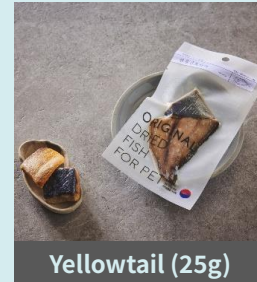

### B. Retort-Packaged (EVERYDAY)

Codfish (15g)

Salmon (28g)

Lump sucker (20g)

Yellowtail (25g)

Mixed fish (28g)

Trout (21g)

#### VOLUME

15~28g / pack

Our premium lineup features semi-dried seafood.