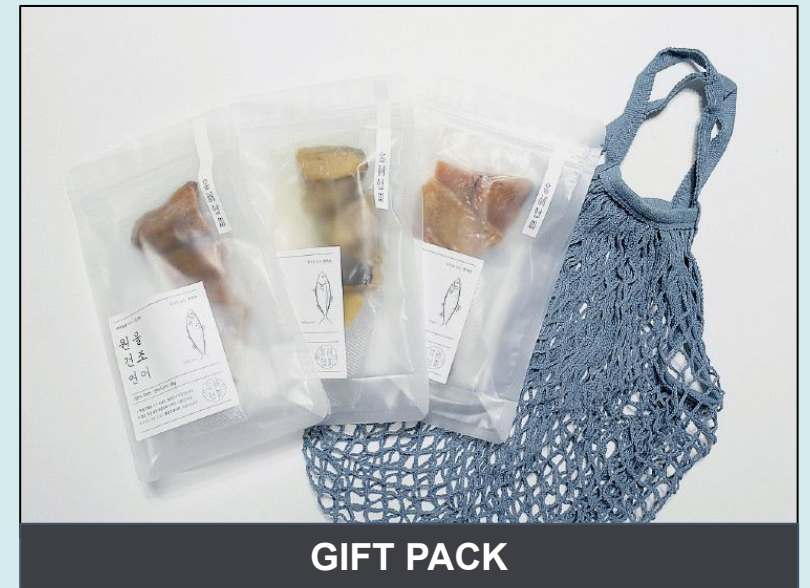

## ① Premium lineup

**Semi-Dried (ORIGINAL)**

🐟 Shelf life: 3 months (frozen storage)

**BEST SELLER**

**Retort-Packaged (EVERYDAY)**

🐟 Shelf life: 6~12 months (storage at room temperature)

**GIFT PACK**

🐟 ORIGINAL or EVERYDAY packs included

Our premium lineup features semi-dried seafood.