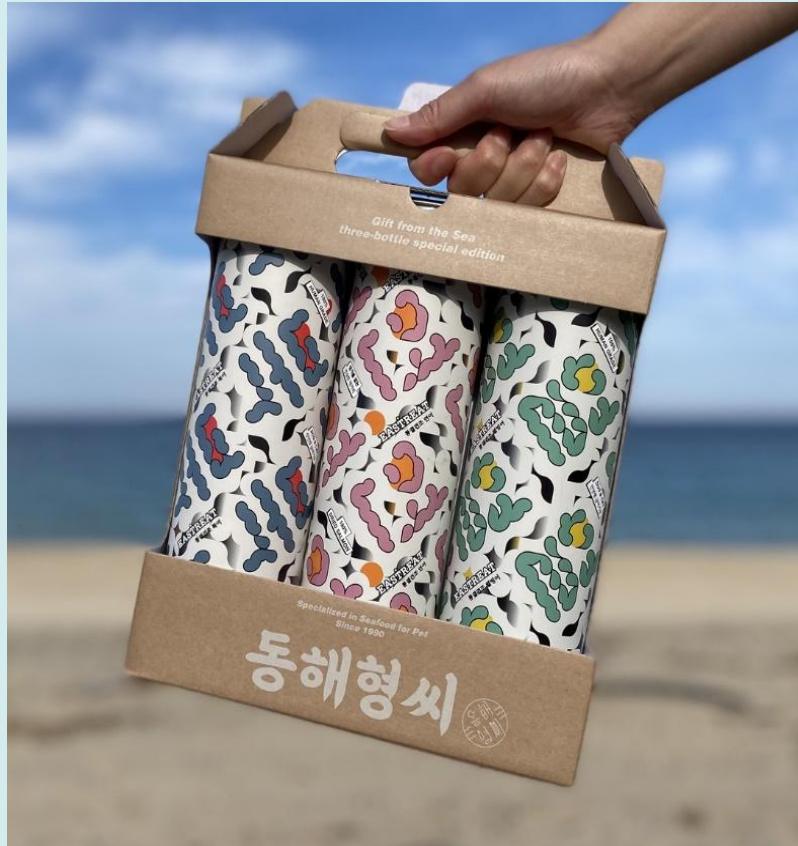

Our casual lineup is made for easy feeding and delightful enjoyment for your furry friends.

② Casual lineup

B. Gift Pack

DESCRIPTION

- Large and affordable, allowing for long-term feeding of healthy products
- Set with 3 kinds of treats
- No additional cost for gift package
- Awarded the Prime Minister's Prize in South Korea